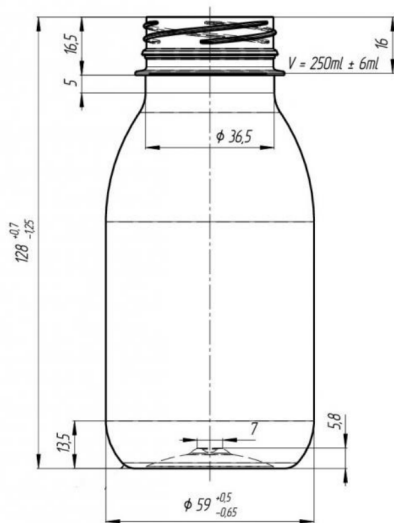

Cosmo Veral 250

General info

Item no. (SKU):	LS1370824112
Family / Range:	Cosmo Veral
Capacity:	250ml
Neck:	28/410
Weight:	26
Shape:	Round
Material:	PET
Colour:	
Print Areas:	
Country of Origin:	Lithuania

Packaging Info

Packed in Boxes

Box Dimensions (mm):	594 x 394 x 448
Quantity per box (pcs):	180
Boxes per pallet (pcs):	20
Quantity per pallet (pcs):	3600
Net weight (kg):	86
Gross weight (kg):	109
Pallet height (mm):	2400

Packed in PE bags on trays (Full pallet)

Tray dimensions (mm):	1200 x 800 x 50
Quantity per tray (pcs):	250
Quantity per PE bag (pcs):	125
PE bags per tray (pcs):	2
Trays per pallet (pcs):	17
Quantity per pallet (pcs):	4250
Net weight (kg):	48
Gross weight (kg):	128
Pallet height (mm):	2400